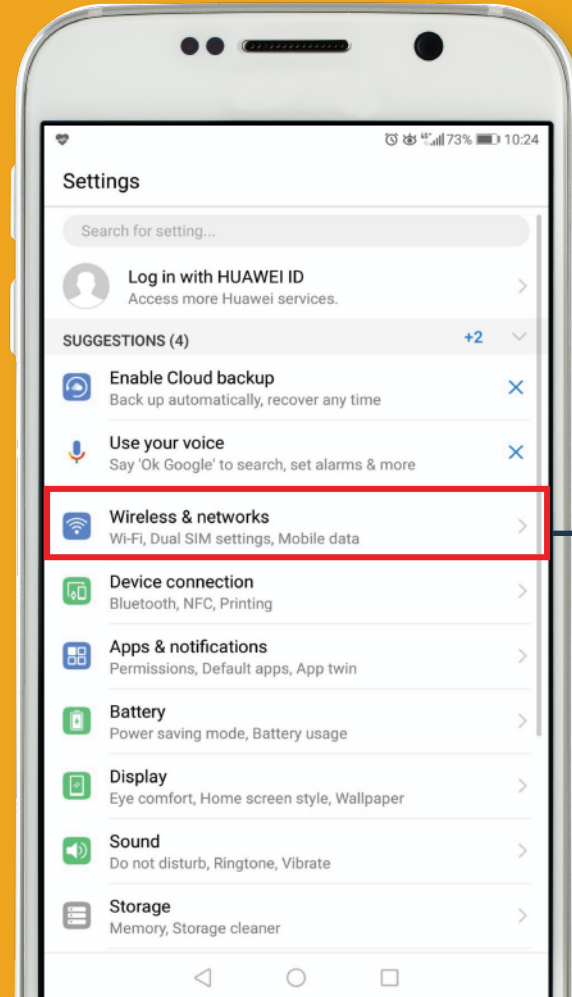

### Japan Activation Steps

1 Go into Settings to  
select Mobile Network

### Japan Activation Steps

2 Insert the SIM Card