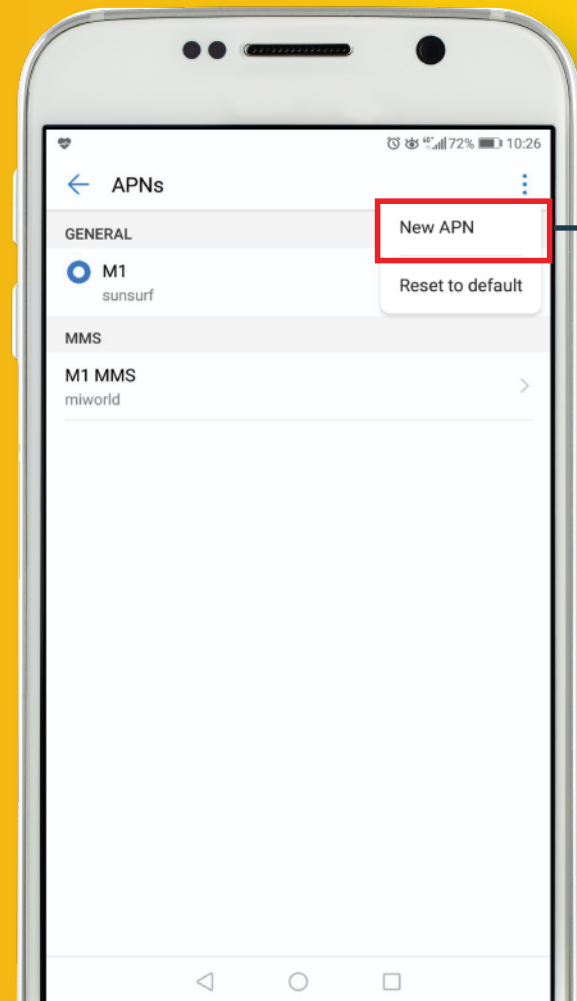

Japan APNs Settings

6 Select New APN