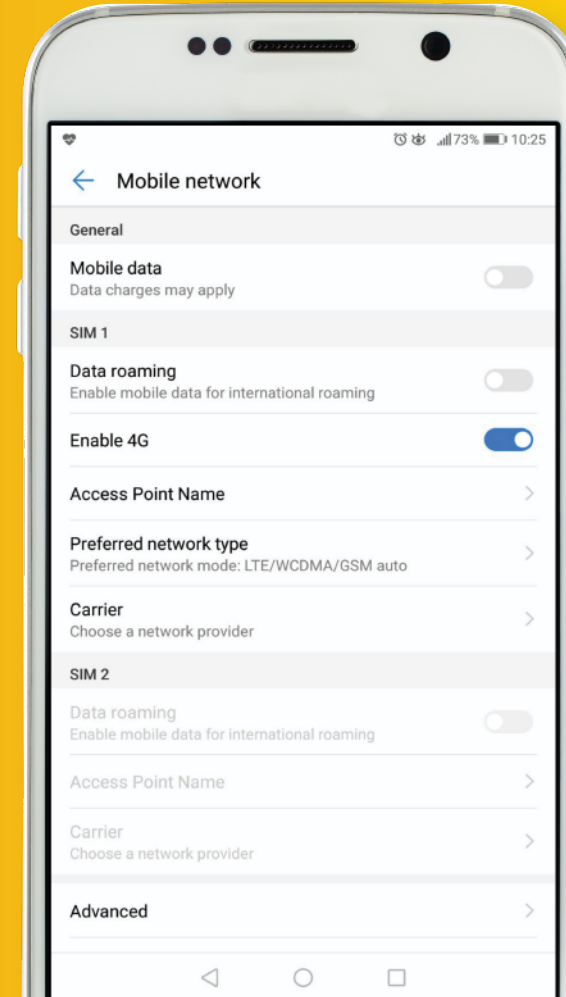

## Android Platform

### Japan Activation Steps

1 Go into Settings to  
select Mobile Network

### Japan Activation Steps

2 Insert the SIM Card